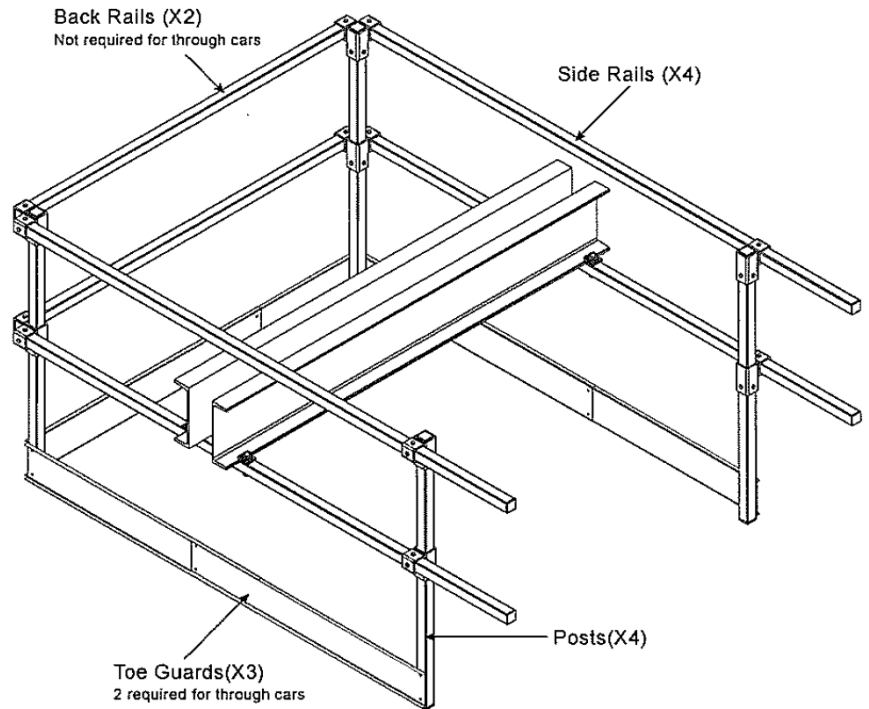

Beckett Elevator

Car Top Railing Order Form

Date:	
Company:	
Contact Name:	
Contact Number:	
Ship to:	
Shipping Carrier & Account #:	
PO#:	

**The below dimensions are standard. If your canopy is bigger than what is listed above, please fill out the "CUSTOM" section in the table below.

Capacity	Canopy Dimension	QTY
2000lbs Front	72" W x 61" D	
2000lbs Thru	72" W x 66" D	
2500lbs Front	84" W x 61" D	
2500lbs Thru	84" W x 66" D	
3000lbs Front	84" W x 67" D	
3000lbs Thru	84" W x 72" D	
3500lbs Front	84" W x 74" D	
3500lbs Thru	84" W x 80" D	
CUSTOM Front		
CUSTOM Thru		