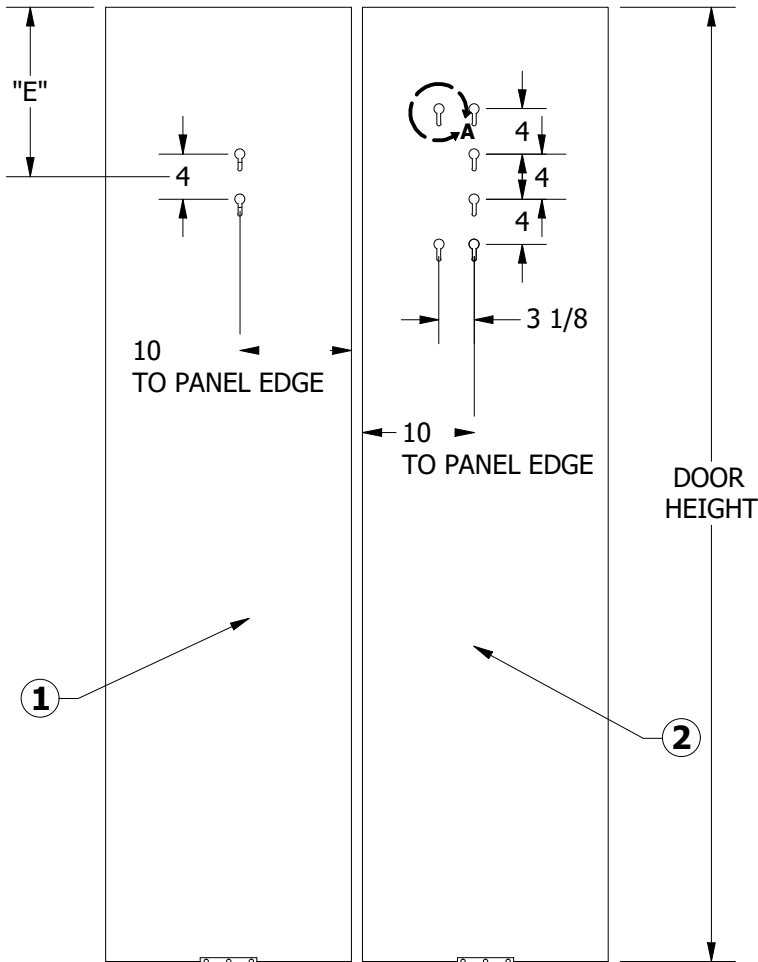

CENTER PARTING CAR DOOR SURVEY

PARTS LIST

ITEM	QTY	DESCRIPTION
1	1	LEFT DOOR PANEL
2	1	RIGHT DOOR PANEL
3	2	CAR DOOR GIB
4	1	RUBBER ASTRAGAL

CAR SIDE

DOOR SPECIFICATIONS

DOOR OPENING	36	42	48	CUSTOM SIZE
DOOR WIDTH	18 3/4	21 3/4	24 3/4	
DOOR HEIGHT	84 1/2	84 1/2	84 1/2	
A	1 3/8	1 3/8	1 3/8	
B	4 1/8	4 1/8	4 1/8	
C	3/8-16 UNC	3/8-16 UNC	3/8-16 UNC	
D	11 1/2	14 1/2	17 1/2	
E	11	15	15	
F	1 1/4 1 5/16	1 1/4 1 5/16	1 1/4 1 5/16	
PAINT				
STAINLESS				
OTHER				

**DETAIL
A**

SPECIFY FINISH

THICKNESS (POWDER COAT)	1 1/4 STANDARD GRAY
THICKNESS (CLADDING)	1 5/16

ORDER INFORMATION

COMPANY NAME:	
JOB NAME:	
DATE:	

CENTER PARTING CAR DOOR (GAL)

THIS DRAWING IS THE PROPERTY OF AVT-BECKETT ELEVATOR LTD., AND IS LOANED UNDER THE EXPRESS CONDITIONS THAT IT MUST NOT BE COPIED OR USED WITHOUT PERMISSION AND IS TO BE RETURNED ON DEMAND.