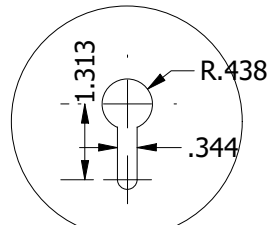

CENTER PARTING CAR DOOR SURVEY

PARTS LIST

ITEM	QTY	DESCRIPTION
1	1	LEFT DOOR PANEL
2	1	RIGHT DOOR PANEL
3	2	CAR DOOR GIB
4	1	RUBBER ASTRAGAL

CAR SIDE

DOOR SPECIFICATIONS

DOOR OPENING	36	42	48	CUSTOM SIZE
DOOR WIDTH	18 3/4	21 3/4	24 3/4	
DOOR HEIGHT	84 1/2	84 1/2	84 1/2	
A	1 3/8	1 3/8	1 3/8	
B	4 1/8	4 1/8	4 1/8	
C	3/8-16 UNC	3/8-16 UNC	3/8-16 UNC	
D	11 1/2	14 1/2	17 1/2	
E	11	15	15	
F	1 1/4 1 5/16	1 1/4 1 5/16	1 1/4 1 5/16	
PAINT				
STAINLESS				
OTHER				

**DETAIL
A**

SPECIFY FINISH

THICKNESS (POWDER COAT)	1 1/4 STANDARD GRAY
THICKNESS (CLADDING)	1 5/16

ORDER INFORMATION

COMPANY NAME:	
JOB NAME:	
DATE:	

CENTER PARTING CAR DOOR (GAL)

THIS DRAWING IS THE PROPERTY OF AVT-BECKETT ELEVATOR LTD., AND IS LOANED UNDER THE EXPRESS CONDITIONS THAT IT MUST NOT BE COPIED OR USED WITHOUT PERMISSION AND IS TO BE RETURNED ON DEMAND.