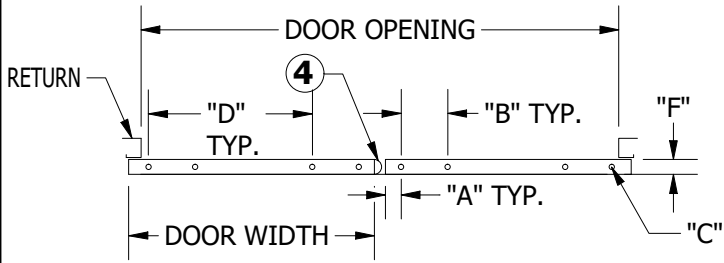

CENTER PARTING CAR DOOR SURVEY

PARTS LIST

ITEM	QTY	DESCRIPTION
1	1	LEFT DOOR PANEL
2	1	RIGHT DOOR PANEL
3	2	CAR DOOR GIB
4	1	RUBBER ASTRAGAL

CAR SIDE

DOOR SPECIFICATIONS

DOOR OPENING	36	42	48	CUSTOM SIZE
DOOR WIDTH	18 3/4	21 3/4	24 3/4	
DOOR HEIGHT	84 1/2	84 1/2	84 1/2	
A	1 3/8	1 3/8	1 3/8	
B	4 1/8	4 1/8	4 1/8	
C	3/8-16 UNC	3/8-16 UNC	3/8-16 UNC	
D	11 1/2	14 1/2	17 1/2	
E	11	15	15	
F	1 1/4 1 5/16	1 1/4 1 5/16	1 1/4 1 5/16	
PAINT				
STAINLESS				
OTHER				

**DETAIL
A**

SPECIFY FINISH

THICKNESS (POWDER COAT)	1 1/4 STANDARD GRAY
THICKNESS (CLADDING)	1 5/16

ORDER INFORMATION

COMPANY NAME:	
JOB NAME:	
DATE:	

CENTER PARTING CAR DOOR (GAL)

THIS DRAWING IS THE PROPERTY OF AVT-BECKETT ELEVATOR LTD., AND IS LOANED UNDER THE EXPRESS CONDITIONS THAT IT MUST NOT BE COPIED OR USED WITHOUT PERMISSION AND IS TO BE RETURNED ON DEMAND.