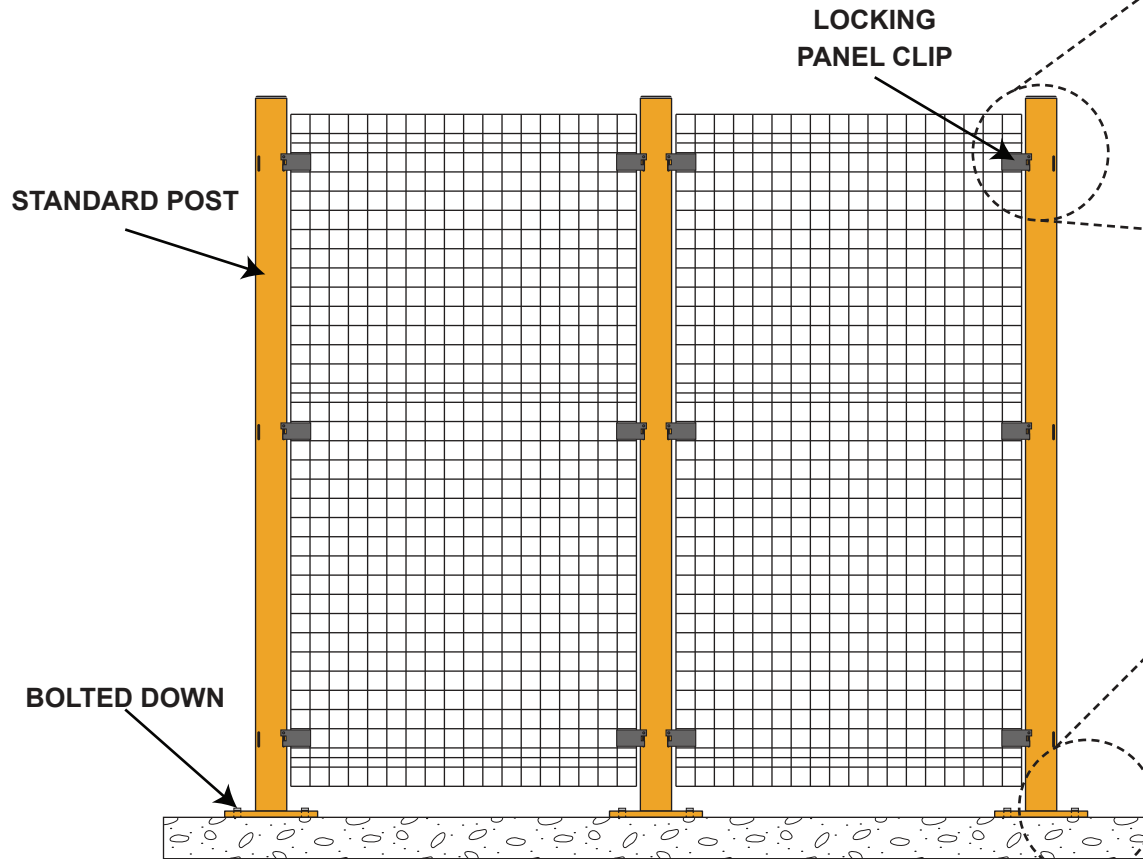

MACHINE GUARD INSTALLATION:

TOP VIEW

FRONT VIEW

		AVT Beckett Elevator Ltd. 954 Dillingham Road, Pickering, Ontario L1W 1Z6 (905) 831-0288		
SCALE: NTS	DWN: B.BROWN	CKD:	DRAWING NUMBER: 03	REV: 0
DATE: JUL06/11		DATE:		
TITLE: 100 GRANT CARMEN				