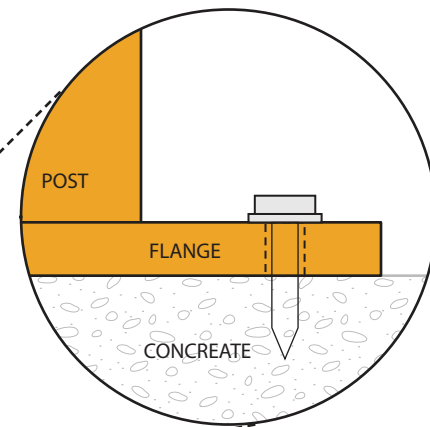

MACHINE GUARD INSTALLATION:

TOP VIEW

FRONT VIEW

		AVT Beckett Elevator Ltd. 954 Dillingham Road, Pickering, Ontario L1W 1Z6 (905) 831-0288		
SCALE: NTS	DWN: B.BROWN	CKD:	DRAWING NUMBER: 03	REV: 0
DATE: JUL06/11		DATE:		
TITLE: 100 GRANT CARMEN				